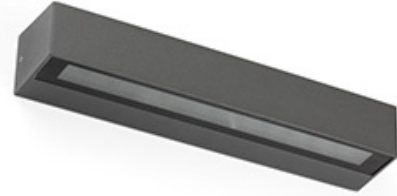

## DORO-20 LED Dark grey wall lamp

Ref. 71904

DORO is a wall lamp for outdoor lighting, made of die cast aluminium and glass diffuser. This white wall lamp with LED technology features IP65 that gives high protection against rain and solids. The light is projected from both sides. 20W version.

### Specifications

**Bulb:** SMD LED 2x10W 3000K 1800Lm  
CRI>80 2x95° IK07

**Bulb included:** Yes

**Transformer:** Driver

**Transformer included:** Yes

**Voltage:** 100-240V

**Operating Frequency:**

**IP:** 65

**Class:** I

**Material:** ALUMINIUM STRUCTURE AND  
GLASS DIFFUSER

**Recommended bulb:**

**Length:** 380 mm

**Net Width:** 66 mm

**Height:** 79 mm

**Net Weight:** 1.79 kg

**Volume:** 0.00464 m3