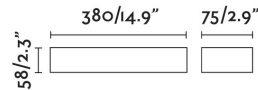

**Class:** I

**Material:** ALUMINIUM STRUCTURE AND  
GLASS DIFFUSER

**Recommended bulb:**

**Length:** 380 mm

**Net Width:** 66 mm

**Height:** 79 mm

**Net Weight:** 1.79 kg

**Volume:** 0.00464 m3