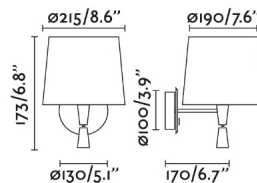

## General characteristics

Fixation	Wall
Type	I
IP	20
voltage	100V-240V
Hertz	50/60Hz
Switch type	On/Off
Power	15W