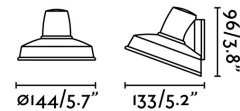

### Specifications

<b>Bulb:</b>	1x GU10 MAX 8W
<b>Bulb included:</b>	No
<b>Voltage:</b>	100-240V
<b>Operating Frequency:</b>	50/60Hz
<b>IP:</b>	44
<b>Class:</b>	I
<b>Material:</b>	Aluminium and transparent glass diffuser
<b>Designer:</b>	ALEX & MANEL LLUSCÀ
<b>Recommended bulb:</b>	17324
<b>Description of recommended Bulb:</b>	GU10 LED 8W 2700K 60° NEGRA
<b>Net Width:</b>	133 mm
<b>Height:</b>	96 mm
<b>Diameter:</b>	144 Ø
<b>Net Weight:</b>	0.46 kg
<b>Volume:</b>	0.00318 m3