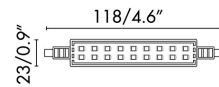

BULB LED JP118MM R7S 12W 4000K

Ref. 17491

The JP118MM R7s LED bulb 12W 4000K provides the same amount of power approximately than a 75W halogen one. SPECIFICATIONS
Colour rendering (CRI): <80
Dimable: No
Energy efficiency label: A+
Rated power (W): 75 kWh/1000h: 12
Rated lifetime (hr): 25.000
Number of switch cycles: 15.000
Warm-up time: instant
Mercury content (%): 0

Specifications

Bulb:	R7S JP118MM LED 12W 4000K 1050Lm 360° CRI>80
Voltage:	220-240V
Operating Frequency:	50/60Hz
IP:	20
Material:	Polycarbonate
Length:	118 mm
Diameter:	23 Ø
Net Weight:	0.10 kg
Volume:	0.00008 m3