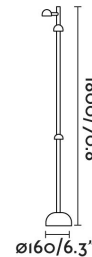

BROT Black pole lamp with cable

Ref. 71257

BROT is a fun design collection for outdoor lighting created by Yembara Studio. With warm light, the pole lamp design is minimalist and very modern. This lamp has a 1.8 meter cable so you can place it wherever you want. It also has a built-in spike for easy installation.

Specifications

Bulb:	SMD LED 10W 2700K 930Lm
Bulb included:	No
Transformer:	
Transformer included:	No
Voltage:	100-240V
Operating Frequency:	
IP:	65
Class:	I
Material:	ALUMINIUM STRUCTURE
Designer:	YEMBARASTUDIO
Recommended bulb:	
Length:	160 mm
Net Width:	160 mm
Height:	1800 mm
Net Weight:	4.95 kg