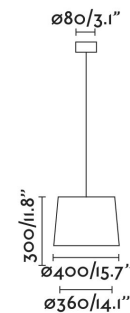

## SAMBA Black/ribbon beige pendant simple lamp

Ref. 64315-44

SAMBA is a collection of lamps for interior lighting designed by Faro Lab. This black pendant lamp with beige ribbon shade is designed to illuminate bedrooms and living rooms. It is a good choice for hotels.

### Specifications

**Transformer:**

<b>Transformer included:</b>	No
<b>Voltage:</b>	100-240V
<b>Operating Frequency:</b>	
<b>IP:</b>	20
<b>Class:</b>	II
<b>Designer:</b>	FARO LAB
<b>Recommended bulb:</b>	
<b>Net Weight:</b>	1.62 kg