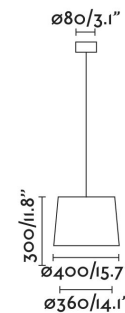

Specifications

Transformer:

Transformer included: No

Voltage: 100-240V

Operating Frequency:

IP: 20

Class: II

Designer: FARO LAB

Recommended bulb:

Net Weight: 1.62 kg

8421776235885