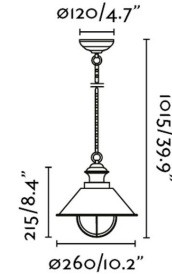

Specifications

Bulb:	1 X E27 11W
Bulb included:	No
Voltage:	100-240V
Operating Frequency:	50/60Hz
IP:	33
Class:	I
Material:	Metal and bubble glass diffuser
Recommended bulb:	17463
Description of recommended Bulb:	A60 MATE LED E27 7W 2700K 640Lm
Length:	260 mm
Net Width:	1015 mm
Height:	260 mm
Diameter:	260 Ø
Net Weight:	1.20 kg
Volume:	0.02018 m3