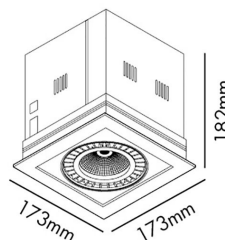

COLIN-1 Grey downlight LED CRI95 30W 3000K 56° 3700 lm

Ref. 034009403

COLIN is a recessed light that provides subtle but effective lighting. Designed for lighting retail and work spaces. A Colour Rendering Index of 95 provides a realistic rendering of the colour. The higher the value, the better the human eye perceives the real colour of the objects it lights. With a heat temperature of 3000 K, this downlight allows warm, comfortable atmospheres to be created. The 56° version is perfect for lighting in restaurants and hotels, and also in exhibition rooms or museums.

Specifications

Bulb:	LED CRI95 36W 3700lm 3000K 56° CRI95
Bulb included:	Yes
Transformer:	Driver
Transformer included:	No
Voltage:	220-240V
Operating Frequency:	50/60Hz
IP:	20
Class:	III
Material:	Die cast aluminium
Length:	173 mm
Net Width:	173 mm
Height:	182 mm
Net Weight:	1.53 kg
Volume:	0.00599 m3