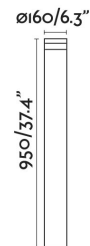

BAST Black beacon lamp

Ref. 70292

Modern beacon for outdoor lighting made from aluminium with a transparent polycarbonate diffuser. BAST is perfect to light up the passage areas in the garden.

Specifications

Bulb:	LED SMD 25W 3000K 2100Lm 360
Bulb included:	Yes
Transformer:	Driver
Transformer included:	Yes
Voltage:	100-240V
Operating Frequency:	
IP:	65
Class:	I
Material:	ALUMINIUM STRUCTURE AND PC OPAL DIFFUSER
Recommended bulb:	
Length:	160 mm
Net Width:	160 mm
Height:	955 mm
Net Weight:	5.47 kg
Volume:	0.00376 m3