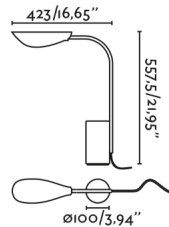

LIGGERA is a collection with a simple linear design. This table lamp is inspired by ancient Japanese minimalism, with gentle and natural shapes that remind us of the simple geometrics of a plant branch. Its gentleness and lightness make it adaptable and able to blend in naturally to any space. Lighting solutions designed for global markets, compatible with mains voltages: 110 - 120V and 220 - 240V.

### General characteristics

<b>Fixation</b>	Table
<b>Type</b>	II
<b>IP</b>	20
<b>voltage</b>	100V-240V
<b>Hertz</b>	50/60Hz
<b>Cable meters</b>	1800mm
<b>Switch type</b>	On/Off
<b>Horizontal orientation</b>	↻ 350°
<b>Max. Power</b>	6W