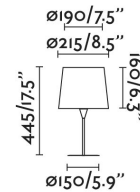

SAMBA Black/ribbon yellow mini table lamp

Ref. 64317-36

SAMBA is a collection of lamps for interior lighting designed by Faro Lab. This mini black table lamp with yellow ribbon shade is designed to illuminate bedrooms and living rooms. It is a good choice for hotels.

Specifications

Transformer:

Transformer included: No

Voltage: 100-240V

Operating Frequency:

IP: 20

Class: II

Designer: FARO LAB

Recommended bulb:

Net Weight: 1.04 kg

8421776236035