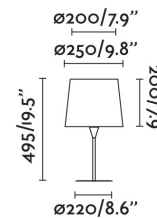

### Specifications

**Transformer:**

**Transformer included:** No

**Voltage:** 100-240V

**Operating Frequency:**

**IP:** 20

**Class:** II

**Designer:** FARO LAB

**Recommended bulb:**

**Net Weight:** 1.89 kg

8421776235663